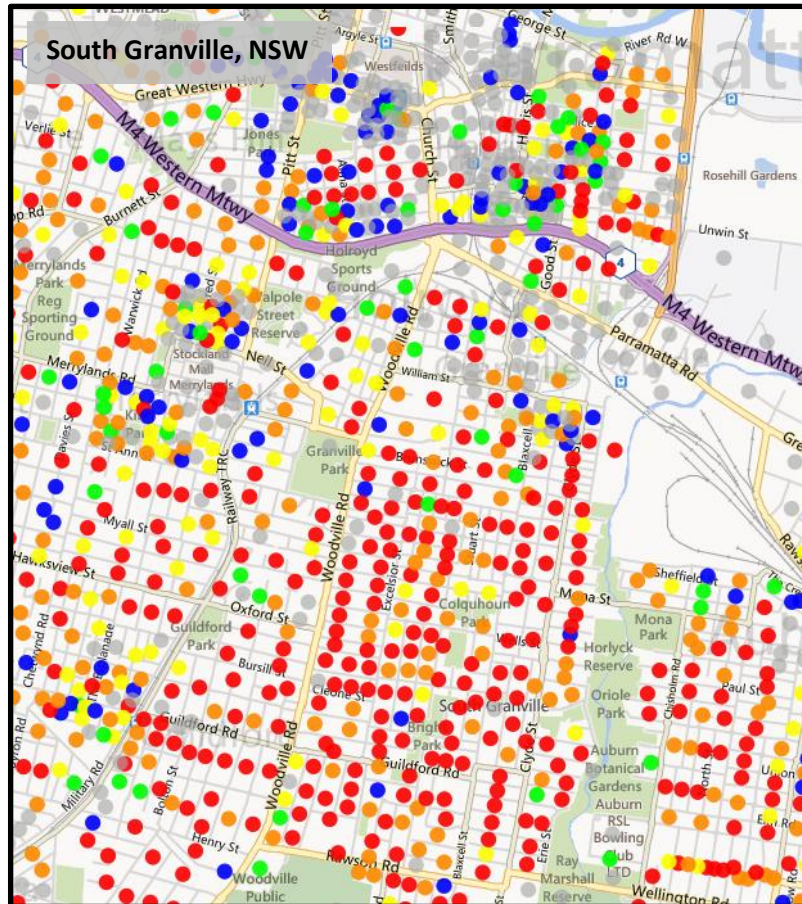

Greek and Lebanese Population in Selected Metropolitan Areas

GREEK	
LEGEND	
Very High	(Over 16.44%)
High	(9.16 - 16.44%)
Medium-High	(5.83 - 9.16%)
Medium	(4 - 5.83%)
Low-Medium	(Under 4%)
Not Present	

LEBANON	
LEGEND	
Very High	(Over 12.48%)
High	(6.73 - 12.48%)
Medium-High	(4.25 - 6.73%)
Medium	(2.94 - 4.25%)
Low-Medium	(Under 2.94%)
Not Present	

Greek and Lebanese communities are concentrated in a relatively small number of areas in Australia's major cities.

Food retailing and restaurant cuisines associated with different groups are similarly located.