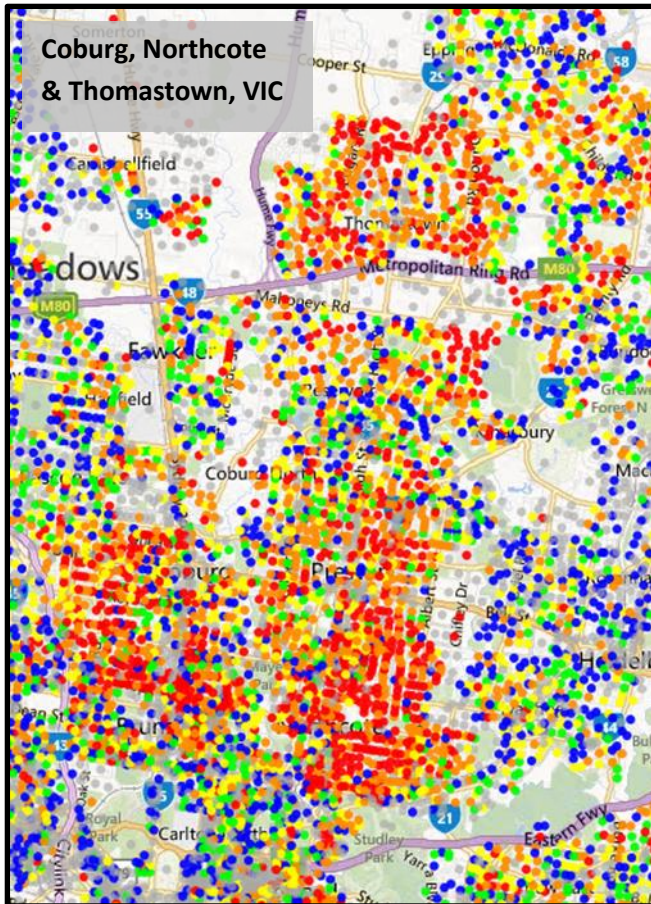

Greek and Lebanese Population in Selected Metropolitan Areas

GREEK	
LEGEND	
Very High	(Over 16.44%)
High	(9.16 - 16.44%)
Medium-High	(5.83 - 9.16%)
Medium	(4 - 5.83%)
Low-Medium	(Under 4%)
Not Present	

LEBANON	
LEGEND	
Very High	(Over 12.48%)
High	(6.73 - 12.48%)
Medium-High	(4.25 - 6.73%)
Medium	(2.94 - 4.25%)
Low-Medium	(Under 2.94%)
Not Present	

Greek and Lebanese communities are concentrated in a relatively small number of areas in Australia's major cities.

Food retailing and restaurant cuisines associated with different groups are similarly located.